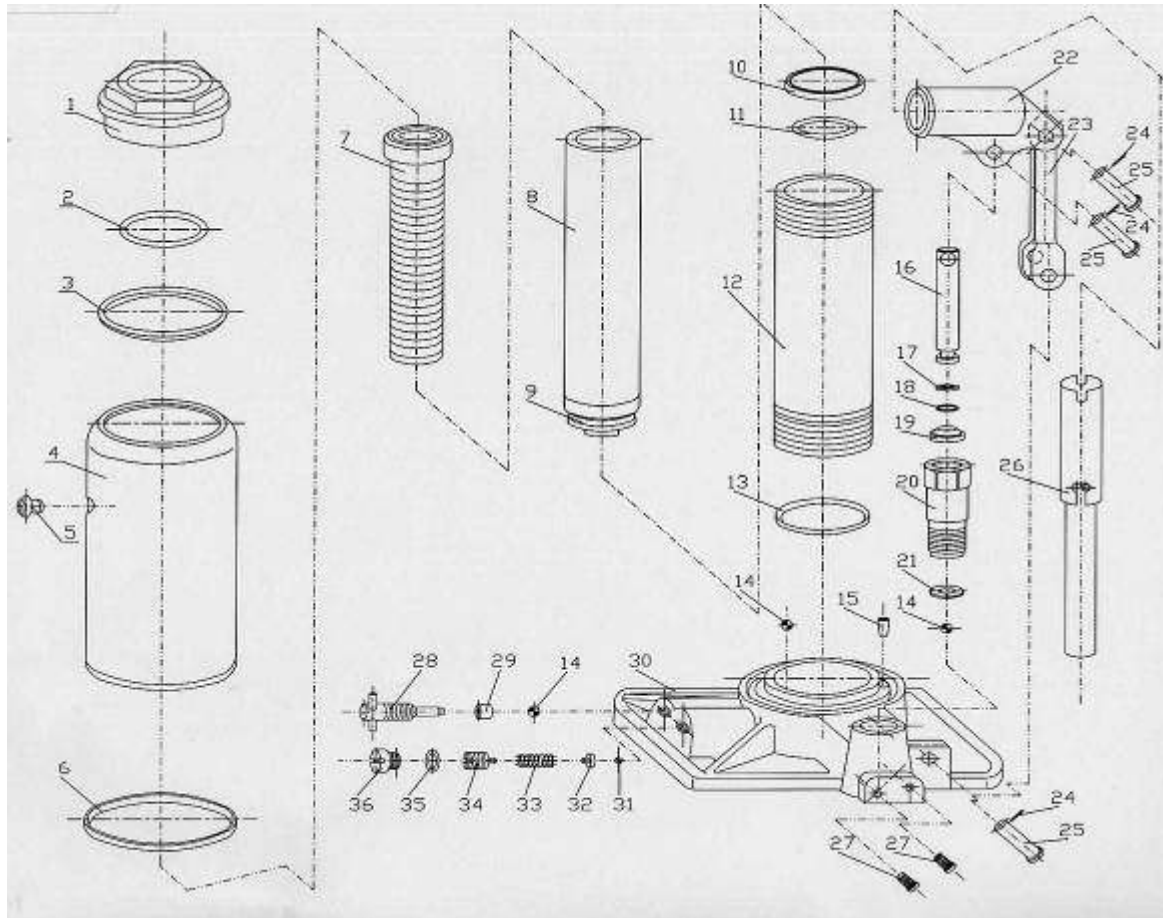

- Onderdelen –
- Spare parts –
- Pièces de rechange –
- Ersatzteile –

Y410600

Pos.	Art. Number	Description	Pos.	Art. Number	Description
1	Y410600-01	Top Nut	19	Y410600-19	Dust Wiper
2	Y410600-02	O-Ring	20	Y410600-20	Pump Cylinder
3	Y410600-03	Nylon Gasket	21	Y410600-21	Copper Gasket
4	Y410600-04	Oil Tank	22	Y410600-22	Handle Socket
5	Y410600-05	Oil Plug	23	Y410600-23	Linkage
6	Y410600-06	Square Seal	24	Y410600-24	Cotter Pin
7	Y410600-07	Extension Screw	25	Y410600-25	Axle
8	Y410600-08	Ram	26	Y410600-26	Handle Assembly
9	Y410600-09	Piston	27	Y410600-27	Oil Stopper
10	Y410600-10	U-cup Ring	28	Y410600-28	Release Valve
11	Y410600-11	O-Ring	29	Y410600-29	Square Seal
12	Y410600-12	Cylinder	30	Y410600-30	Base
13	Y410600-13	Square Seal	31	Y410600-31	Steel Ball
14	Y410600-14	Steel Ball	32	Y410600-32	Stud
15	Y410600-15	Dust Wiper	33	Y410600-33	Compression Spring
16	Y410600-16	Pump Plunger	34	Y410600-34	Pressure Screw
17	Y410600-17	Snap Ring	35	Y410600-35	O-Ring
18	Y410600-18	O Ring	36	Y410600-36	Safety Screw
			*	Y410600-RK	Repair Kit